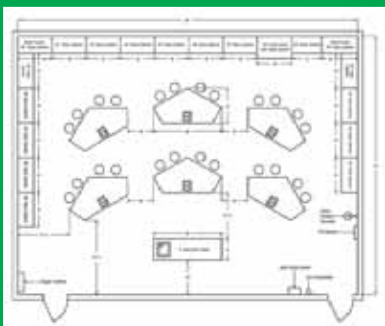

Chemistry Lab

Double Analytical Table (DAT) / Center Table (chemical lab furniture) is designed to work from both the sides of the table. This will have Bottle Racks above the table with electrical outlets if required. It could be provided with Sink Units and other utility services as per the need.

SPSCL 07