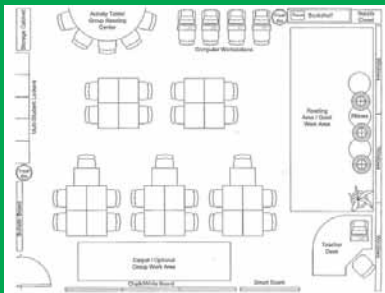

Kinder Garten Furniture

Spactech engaged in the business of manufacturing and supplying an ecstatic gamut of Kinder Garten Furniture. The furniture is designed in vibrant colours with designs of cartoons, alphabets and many other patterns to please the attention of the little ones. Quality is considered as a never ending process and we implement the quality of the range from time to time. Kinder Garten Furniture is perfect in finish and highly durable.